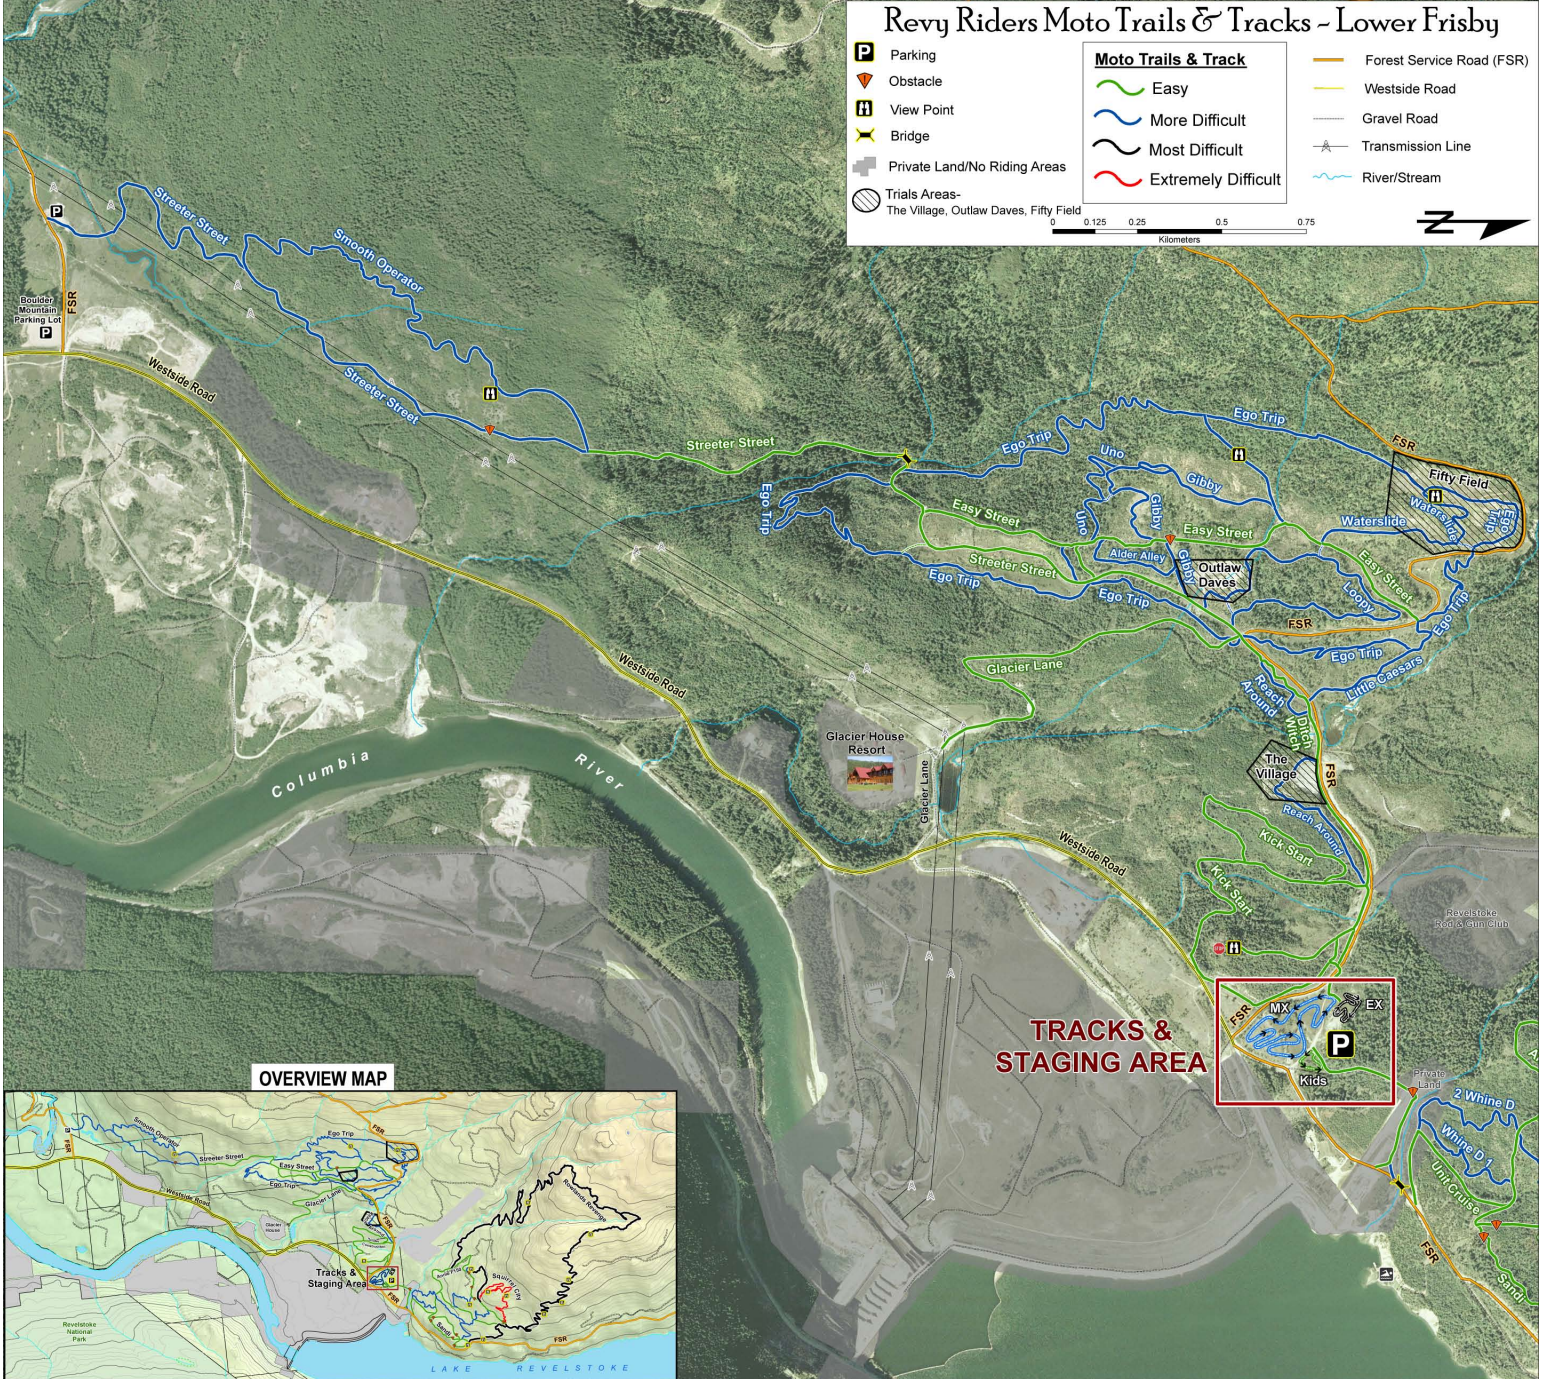

Revy Riders Moto Trails & Tracks - Lower Frisby

Parking	Moto Trails & Track	Forest Service Road (FSR)
Obstacle	Easy	Westside Road
View Point	More Difficult	Gravel Road
Bridge	Most Difficult	Transmission Line
Private Land/No Riding Areas	Extremely Difficult	River/Stream
Trials Areas- The Village, Outlaw Daves, Fifty Field		

0 0.125 0.25 0.5 0.75 Kilometers

OVERVIEW MAP

TRACKS & STAGING AREA